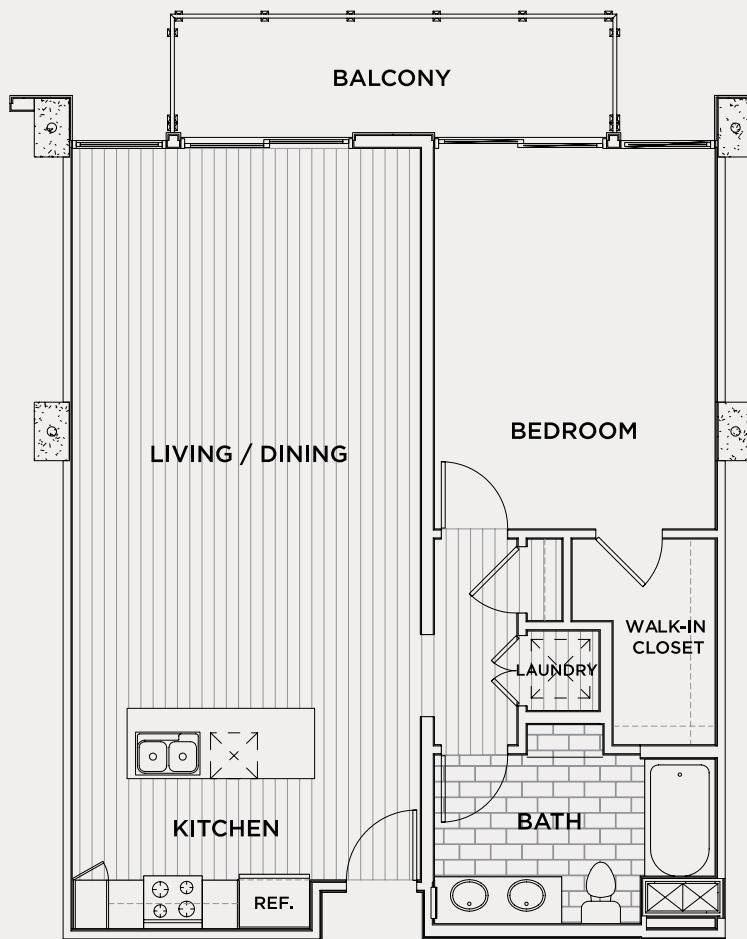

8500

FLOOR PLANS WITH A FLAIR FOR THE DRAMATIC.

87 finely designed one, two and three bedroom apartment suites with elegant and open living spaces. Many units featuring dens, media rooms, and bonus/flex spaces. Gourmet-style kitchens blend effortlessly into comfortable living and dining areas. Master bedrooms adjoin luxurious baths and abundant closets. Walls of glass rise to high ceilings. And private patios reveal views to downtown, the Hollywood Hills and the blue Pacific.

ONE BEDROOM

Sample Floor Plan
One Bedroom, One Bath
1000 Square Feet *

** All square footages are approximate*