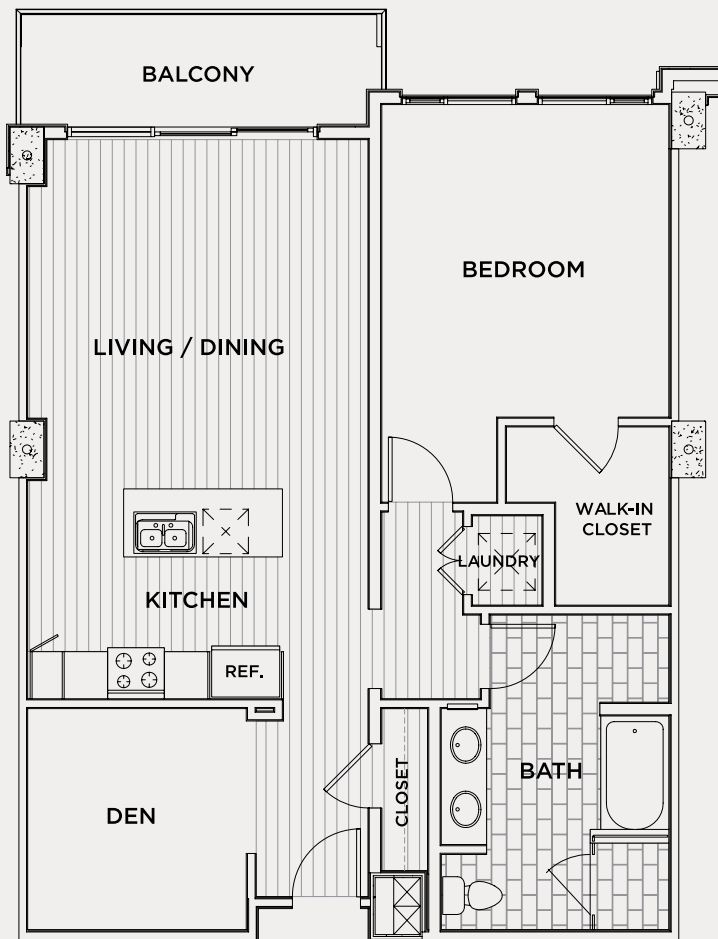

# 8500

## FLOOR PLANS WITH A FLAIR FOR THE DRAMATIC.

87 finely designed one, two and three bedroom apartment suites with elegant and open living spaces. Many units featuring dens, media rooms, and bonus/flex spaces. Gourmet-style kitchens blend effortlessly into comfortable living and dining areas. Master bedrooms adjoin luxurious baths and abundant closets. Walls of glass rise to high ceilings. And private patios reveal views to downtown, the Hollywood Hills and the blue Pacific.

### ONE BEDROOM + DEN

Sample Floor Plan  
One Bedroom, One Bath plus Den  
1200 Square Feet \*

*\*All square footages are approximate*